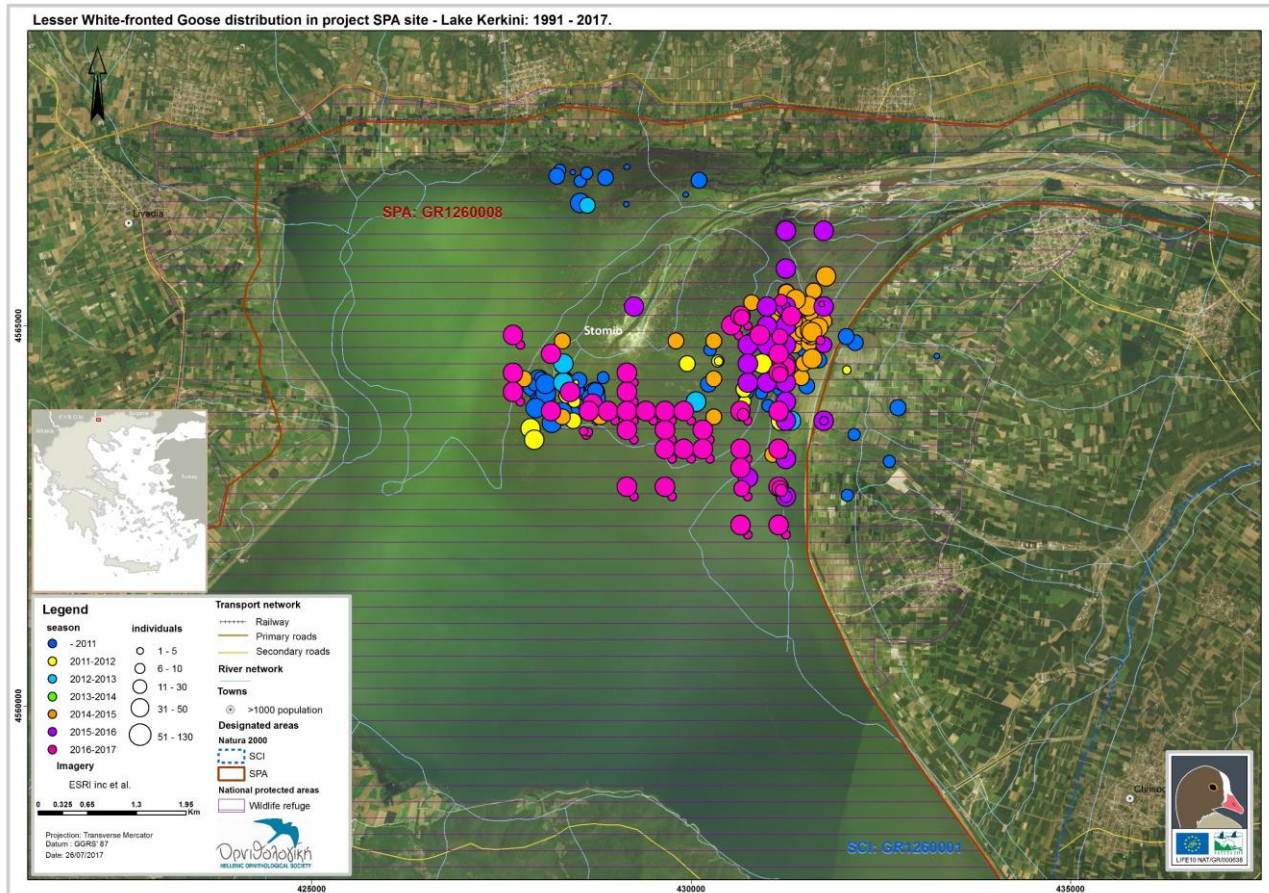

Lesser White-fronted Goose distribution in project SPA site - Delta Nestou-Ismarida-Vistonida-Porto Lagos: 1973 - 2017.

Lesser White-fronted Goose distribution in project SPA site - Lake Kerkini: 1991 - 2017.

Lesser White-fronted Goose distribution in project SPA site - Evros Delta: 1996 - 2017.