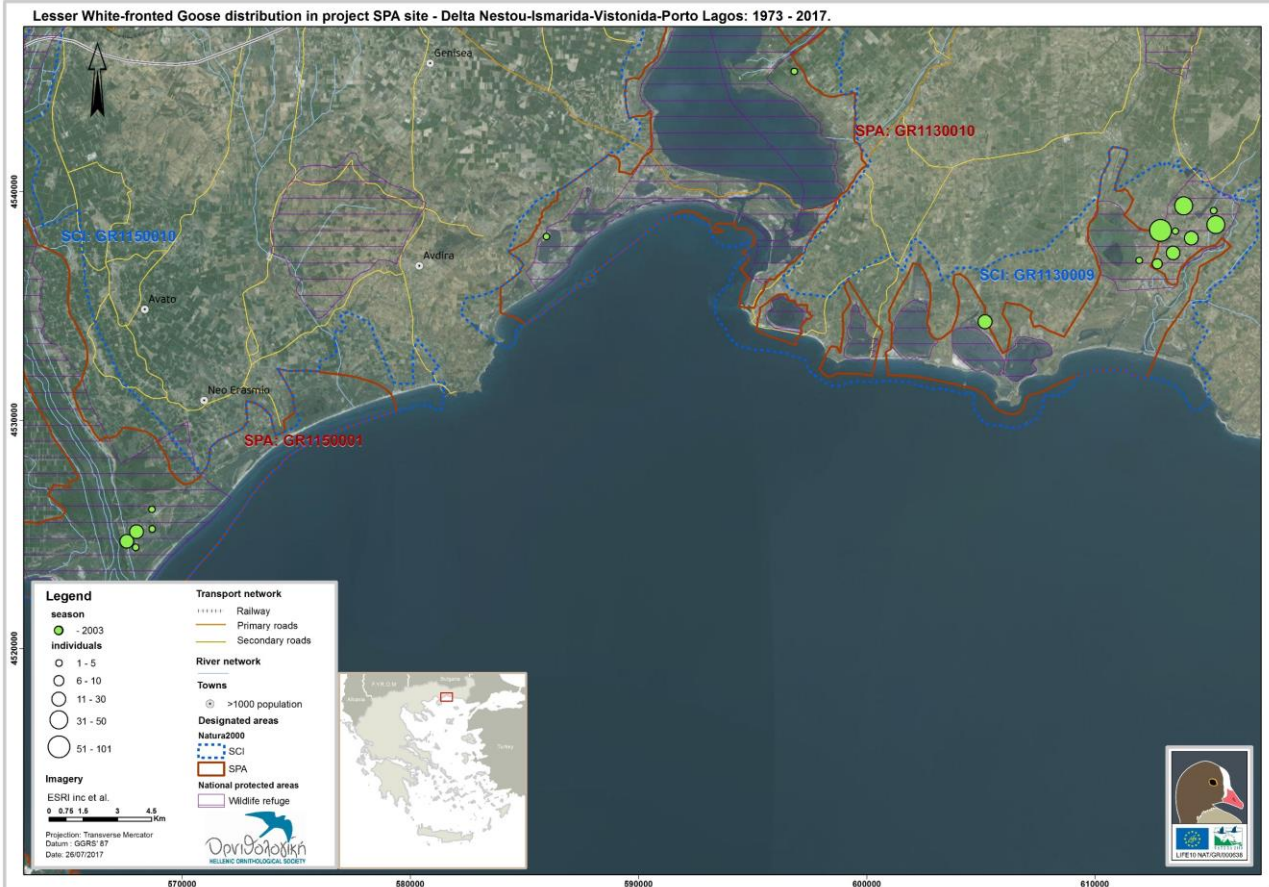

Lesser White-fronted Goose distribution in project SPA site - Delta Nestou-Ismarida-Vistonida-Porto Lagos: 1973 - 2017.

Lesser White-fronted Goose distribution in project SPA site - Lake Kerkini: 1991 - 2017.

Lesser White-fronted Goose distribution in project SPA site - Evros Delta: 1996 - 2017.